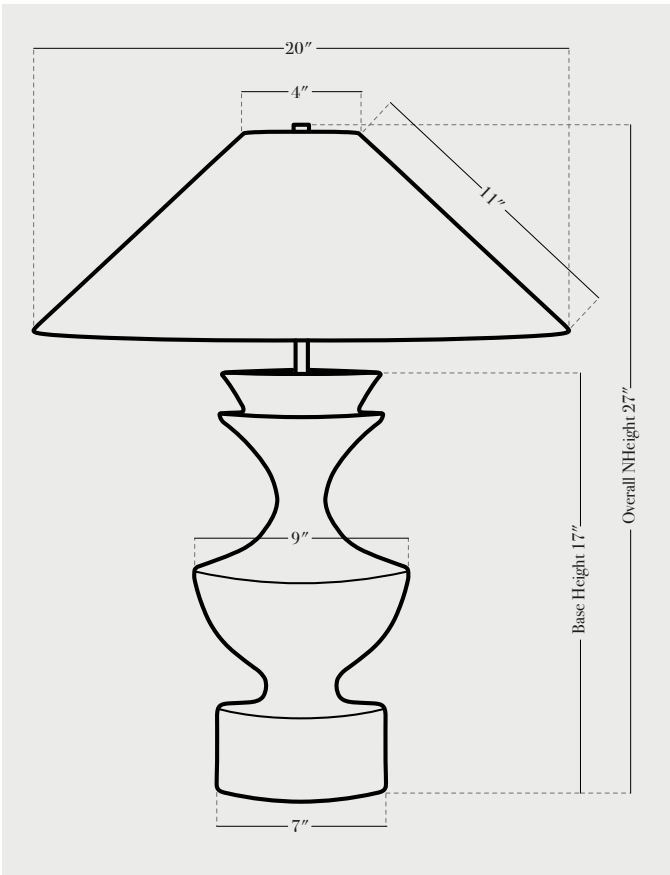

Sophia 27 inches

PRODUCT SPECIFICATIONS

BASE FINISHES

stone, anthracite, lapis, terracotta, chestnut, ivy

BASE DETAILS

glazed ceramic, 15 - 20 lbs. depending on size

SHADE DETAILS

oatmeal linen

METAL DETAILING

unfinished brass

SWITCH TYPE

socket dial (switch on socket)

RECOMMENDED WATTAGE

60 watts incandescent or LED equivalent

PRODUCTION LEAD TIME

8-10 weeks single