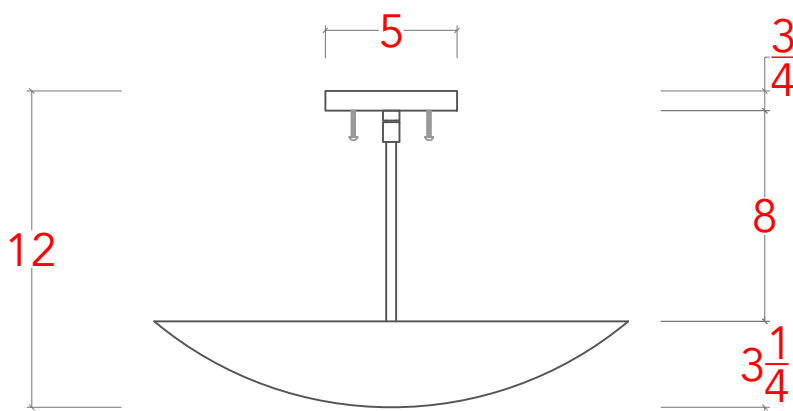

PLAN

ASSEMBLY INSTRUCTIONS:

**REMOVING THE STEM**  
PLEASE WEAR GLOVES WHEN HANDLING THE ALTA BRASS DOME. GENTLY UNSCREW THE STEM BY TURNING IT COUNTERCLOCKWISE TO SEPARATE IT FROM THE DOME.

**REATTACHING THE STEM**  
PLEASE WEAR GLOVES WHEN HANDLING THE ALTA BRASS DOME. TO RE-ATTACH, LINE UP AND GENTLY SCREW THE STEM BY TURNING IT CLOCKWISE BACK INTO THE DOME.