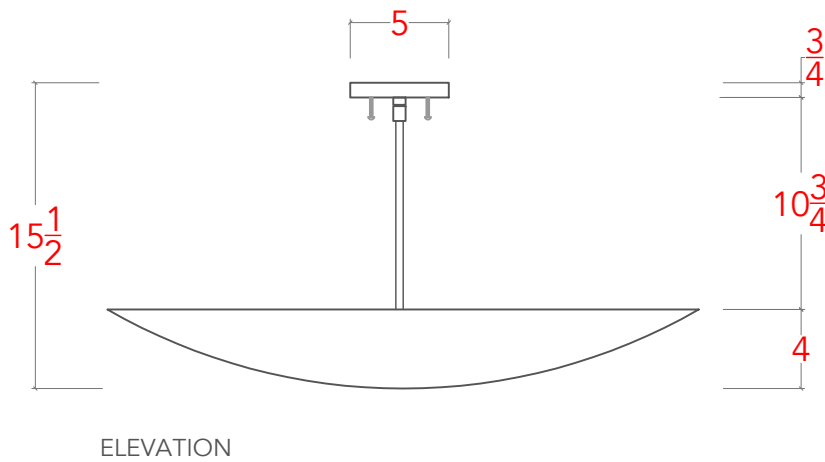

The LF Collection, designed and handmade in Los Angeles, California

ASSEMBLY INSTRUCTIONS:

REMOVING THE STEM  
PLEASE WEAR GLOVES WHEN  
HANDLING THE ALTA BRASS DOME.  
GENTLY UNSCREW THE STEM BY  
TURNING IT COUNTERCLOCKWISE TO  
SEPARATE IT FROM THE DOME.

REATTACHING THE STEM  
PLEASE WEAR GLOVES WHEN  
HANDLING THE ALTA BRASS DOME.  
TO RE-ATTACH, LINE UP AND GENTLY  
SCREW THE STEM BY TURNING IT  
CLOCKWISE BACK INTO THE DOME.

Alta Brass Dome- LG

January 2022

PLAN

ASSEMBLY INSTRUCTIONS:

**REMOVING THE STEM**  
PLEASE WEAR GLOVES WHEN HANDLING THE ALTA BRASS DOME. GENTLY UNSCREW THE STEM BY TURNING IT COUNTERCLOCKWISE TO SEPARATE IT FROM THE DOME.

**REATTACHING THE STEM**  
PLEASE WEAR GLOVES WHEN HANDLING THE ALTA BRASS DOME. TO RE-ATTACH, LINE UP AND GENTLY SCREW THE STEM BY TURNING IT CLOCKWISE BACK INTO THE DOME.