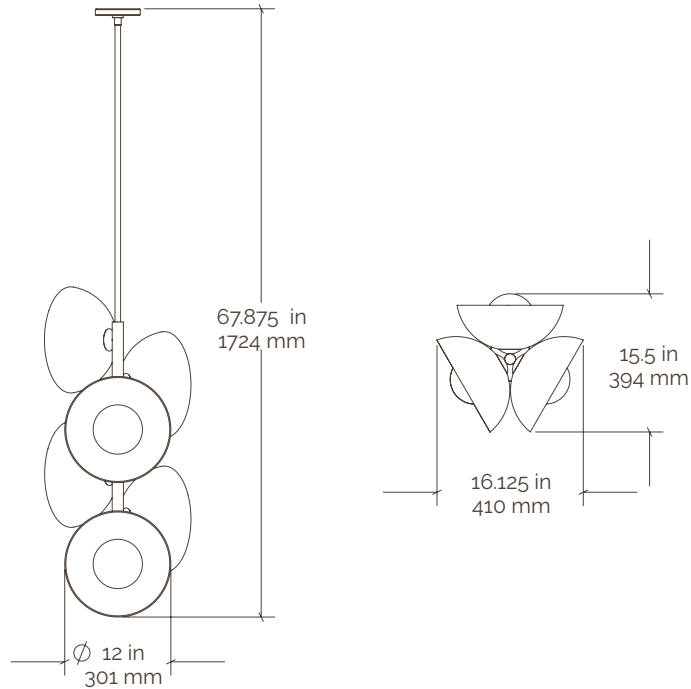

# Creston Pendant

Incandescent

<b>Collection</b>	Creston	<b>Mounting</b>	4 in octagon box
<b>Number</b>	CRE-PD01	<b>Canopy</b>	5 in / 127 mm
<b>Product</b>	Pendant	<b>Certifications</b>	UL listed / Damp
<b>Appx. Dimensions</b>	H: 67.875 in / 1724 mm W: 16.125 in / 410 mm	<b>Ceramic Reflector</b>	HM12
<b>Weight</b>	14 lbs / 6.3 kgs	<b>Glass Diffuser</b>	SP05
<b>Materials</b>	Brass & Terracotta	<b>Lamping</b>	120V / E12 Type T
		<b>Lamping Spec</b>	9.5 w / 950 lm / 3000 k each
<b>Finishes</b>	Available in any Pax brass & ceramic finish	<b>Dimming</b>	Dimmable with most incandescent and LED dimmers.

Down rod is 33.75in./857mm. Can be cut to length on-site or specified to length. Longer length available.

**SKU Key** Finish legend available at [paxlighting.com/finishes](http://paxlighting.com/finishes)

Type	E12 Type T
Input Voltage	120
Watts Each	9.5
Lumens Each	950
Color Temperature	3000 K
Life Expectancy	3 yrs, 25,000 hours