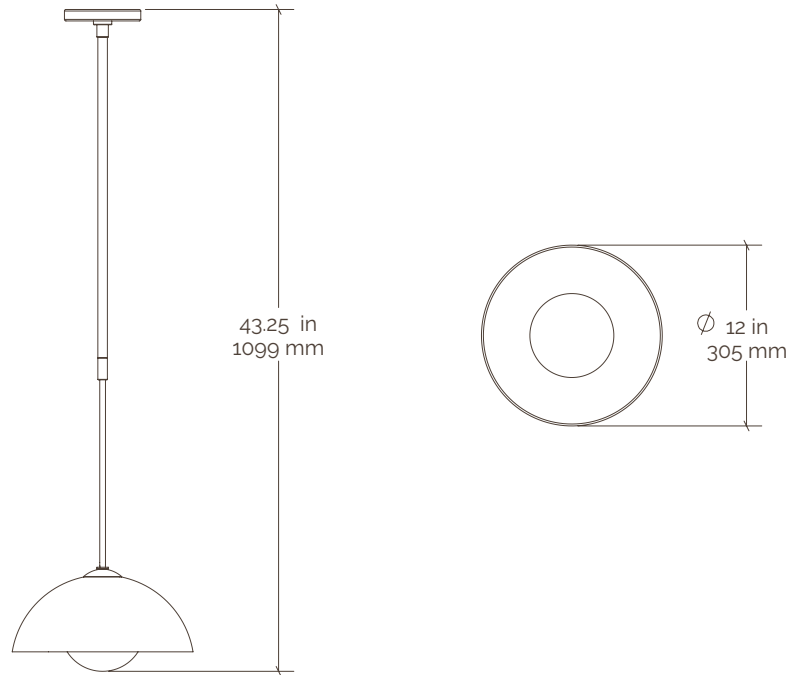

# Dixon Pendant 12" Hemisphere

Incandescent

<b>Collection</b>	Dixon	<b>Mounting</b>	4 in octagon box
<b>Number</b>	DIX-PD01	<b>Canopy</b>	5 in / 127 mm
<b>Product</b>	Pendant	<b>Certifications</b>	UL listed / Damp
<b>Appx. Dimensions</b>	H: 43.25 in / 1099 mm W: 12 in / 305 mm	<b>Ceramic Reflector</b>	HM12
<b>Weight</b>	3.8 lbs / 1.7 kgs	<b>Glass Diffuser</b>	SP05
<b>Materials</b>	Brass & Terracotta	<b>Lamping</b>	120V / E12 Type T
		<b>Lamping Spec</b>	9.5 w / 950 lm / 3000 k each
<b>Finishes</b>	Available in any Pax brass & ceramic finish	<b>Dimming</b>	Dimmable with most incandescent and LED dimmers.

Down rod is 33.75in./857mm. Can be cut to length on-site or specified to length. Longer length available.

**SKU Key** Finish legend available at [paxlighting.com/finishes](http://paxlighting.com/finishes)