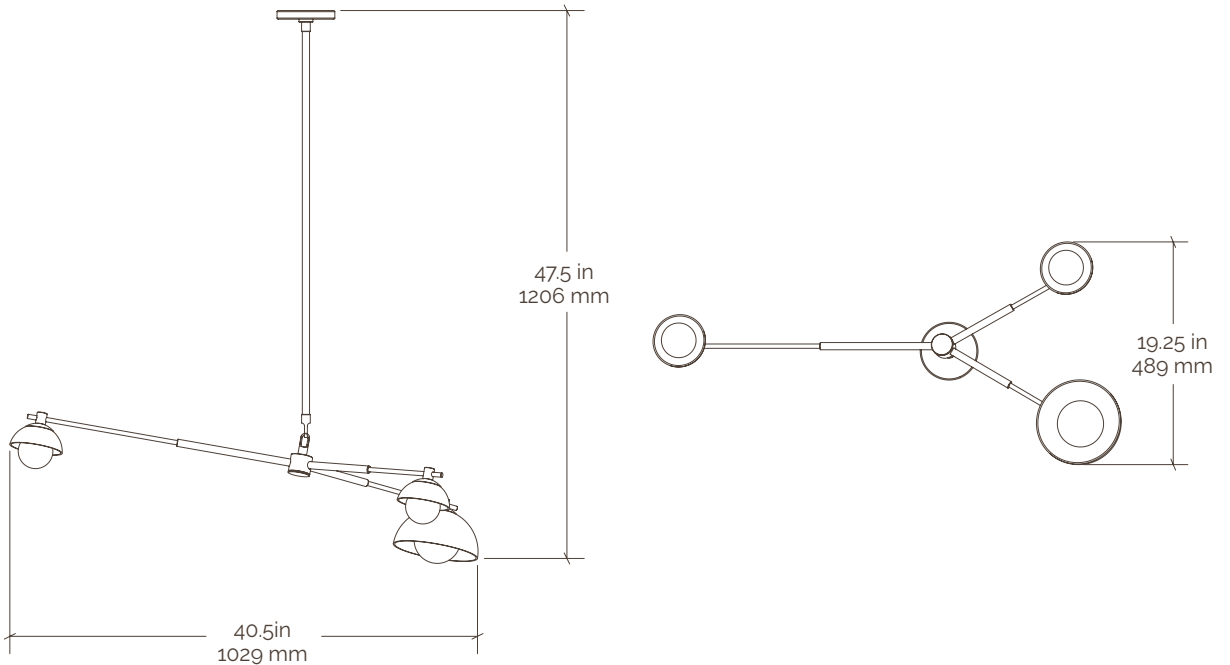

Dixon Three Light Ceiling Fixture

Incandescent

Collection	Dixon	Mounting	4 in octagon box
Number	DIX-CF01	Canopy	5 in / 127 mm
Product	Ceiling Fixture	Certifications	UL listed / Damp
Appx. Dimensions	H: 47.5 in / 1206 mm W: 19.25 in / 489 mm L: 40.5 in / 1029 mm	Ceramic Reflector	HM04 / Hm07
Weight	12 lbs / 5.4 kgs	Glass Diffuser	SP03 / SP04
Materials	Brass & Terracotta	Lamping	120V / E12 Type T
Finishes	Available in any Pax brass & ceramic finish	Lamping Spec	4.5 w / 450 lm / 3000 k each 6.0 w / 600 lm / 3000 k each
		Dimming	Dimmable with most incandescent and LED dimmers.

Down rod is 33.75in./857mm. Can be cut to length on-site or specified to length. Longer length available.

SKU Key Finish legend available at paxlighting.com/finishes

D	I	X	-	C	F	0	1	-					-	A	D	0	1	-					-	A	D	0	1	-	W
Model				Metal Finish				Ceramic				Ceramic Finish				Diffuser													