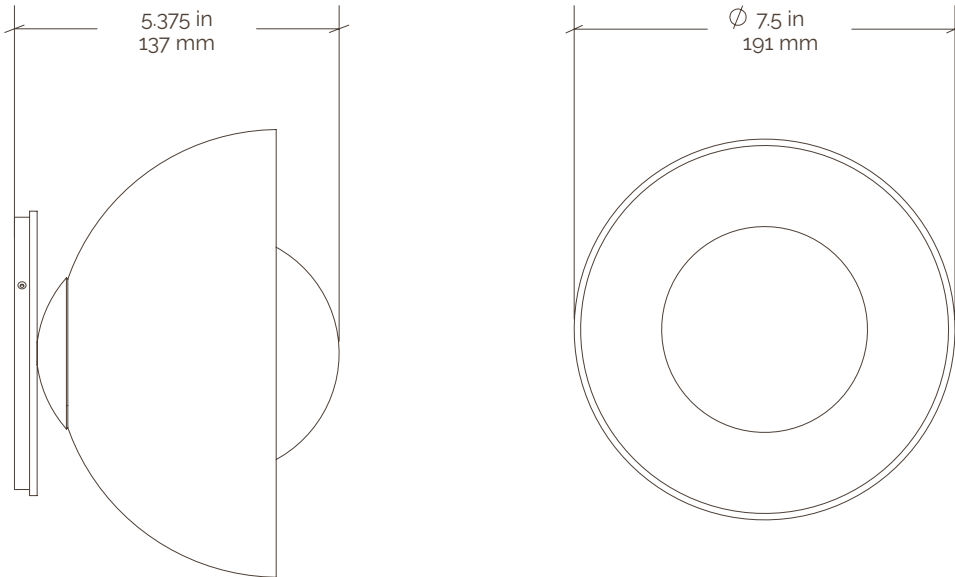

Emmet Sconce 7.5" Hemisphere

Incandescent

Collection	Emmet	Mounting	4 in octagon box or handy box
Number	EMM-SC01	Backplate	4.75 in / 121 mm
Product	Sconce	Certifications	UL listed / Damp
Appx. Dimensions	H: 5.375 in / 137 mm D: 7.5 in / 191 mm	Ceramic Reflector	Hm07
Weight	2.5 lbs / 1.1 kgs	Glass Diffuser	SP04
Materials	Brass & Terracotta	Lamping	120V / E12 Type T
		Lamping Spec	6.0 w / 600 lm / 3000 k each
Finishes	Available in any Pax brass & ceramic finish	Dimming	Dimmable with most incandescent and LED dimmers.

Specifications

SKU Legend

XX-	XXX-	XXX-	XXXX-	XXX-	Ceramic Finish	XXXX-	X
Fixture Type	Family	Metal Finish	Ceramic	Ceramic Finish	Ceramic Finish Cont.	Diffuser Shape	Diffuser Finish
CF (Ceiling Fixture)	BAN (Bancroft)	BRB (Brushed Brass)	HM04 (4" Diameter Hemisphere)	AZL (Azure Lichen)	DIVL (Double Ivory Lichen)	SP03	W (White)
FM (Flush Mount)	EMM (Emmet)	BRN (Brushed Nickel)	HM07 (7" Diameter Hemisphere)	AZM (Azure Matte)	DVDL (Double Verde Lichen)	SP04	
PD (Pendant)	DIX (Dixon)	DAB (Dark Aged Brass)	HM12 (12" Diameter Hemisphere)	BLL (Black Lichen)	FRM (Forest Matte)	SP05	
SC (Sconce)	LAW (Lawrence)	GRA (Graphite)	CN12 (12" Height Cone)	BLM (Black Matte)	IVL (Ivory Lichen)		
FL (Floor)	ROS (Roseland)	LAB (Light Aged Brass)	LD15 (15" Diameter Low Dome)	CHL (Chocolate Lichen)	IVP (Ivory Porcelain)		
TB (Table)	CRE (Creston)	TXB (Textured Black)	TB04 (4" Short Tube)	CHM (Chocolate Matte)	NVM (Navy Matte)		
		TXI (Textured Ivory)	TB08 (8" Long Tube)	DAZL (Double Azure Lichen)	VDL (Verde Lichen)		
		TXW (Textured White)	AD01 (As Designed)	DBLL (Double Black Lichen)	VDM (Verde Matte)		
				DCHL (Double Chocolate Lichen)			

Type	E12 Type T
Input Voltage	120
Watts Each	9.5
Lumens Each	950
Color Temperature	3000 K
Life Expectancy	3 yrs, 25,000 hours