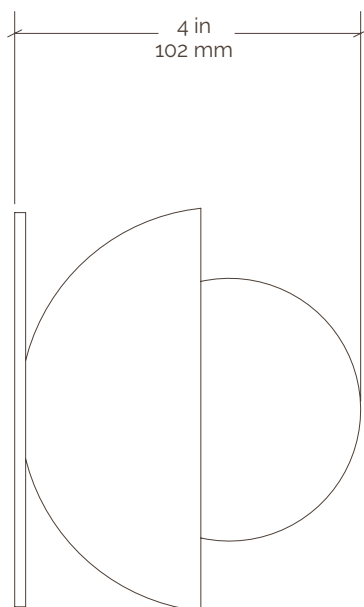

Emmet Sconce ADA 4.75" Hemisphere

Incandescent

Collection	Emmet	Mounting	4 in octagon box
Number	EMM-SC03	Backplate	4.5 in / 114 mm
Product	Sconce	Certifications	UL listed / Damp
Appx. Dimensions	H: 4 in / 102 mm D: 4.5 in / 114 mm	Ceramic Reflector	HM04
Weight	1.5 lbs / 0.7 kgs	Glass Diffuser	SP03
Materials	Brass & Terracotta	Lamping	120V / E12 Type T
		Lamping Spec	4.5 w / 450 lm / 3000 k each
Finishes	Available in any Pax brass & ceramic finish	Dimming	Dimmable with most incandescent and LED dimmers.

*WALL MOUNT ONLY

SKU Key Finish legend available at paxlighting.com/finishes

Specifications

SKU Legend

XX-	XXX-	XXX-	XXXX-	XXX-	Ceramic Finish	XXXX-	X
Fixture Type	Family	Metal Finish	Ceramic	Ceramic Finish	Ceramic Finish Cont.	Diffuser Shape	Diffuser Finish
CF (Ceiling Fixture)	BAN (Bancroft)	BRB (Brushed Brass)	HM04 (4" Diameter Hemisphere)	AZL (Azure Lichen)	DIVL (Double Ivory Lichen)	SP03	W (White)
FM (Flush Mount)	EMM (Emmet)	BRN (Brushed Nickel)	HM07 (7" Diameter Hemisphere)	AZM (Azure Matte)	DVDL (Double Verde Lichen)	SP04	
PD (Pendant)	DIX (Dixon)	DAB (Dark Aged Brass)	HM12 (12" Diameter Hemisphere)	BLL (Black Lichen)	FRM (Forest Matte)	SP05	
SC (Sconce)	LAW (Lawrence)	GRA (Graphite)	CN12 (12" Height Cone)	BLM (Black Matte)	IVL (Ivory Lichen)		
FL (Floor)	ROS (Roseland)	LAB (Light Aged Brass)	LD15 (15" Diameter Low Dome)	CHL (Chocolate Lichen)	IVP (Ivory Porcelain)		
TB (Table)	CRE (Creston)	TXB (Textured Black)	TB04 (4" Short Tube)	CHM (Chocolate Matte)	NVM (Navy Matte)		
		TXI (Textured Ivory)	TB08 (8" Long Tube)	DAZL (Double Azure Lichen)	VDL (Verde Lichen)		
		TXW (Textured White)	AD01 (As Designed)	DBLL (Double Black Lichen)	VDM (Verde Matte)		
				DCHL (Double Chocolate Lichen)			