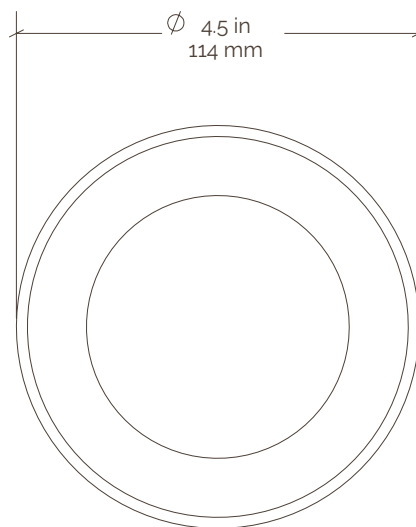

Emmet Sconce ADA 4.75" Hemisphere

Incandescent

Collection	Emmet	Mounting	4 in octagon box
Number	EMM-SC03	Backplate	4.5 in / 114 mm
Product	Sconce	Certifications	UL listed / Damp
Appx. Dimensions	H: 4 in / 102 mm D: 4.5 in / 114 mm	Ceramic Reflector	HM04
Weight	1.5 lbs / 0.7 kgs	Glass Diffuser	SP03
Materials	Brass & Terracotta	Lamping	120V / E12 Type T
		Lamping Spec	4.5 w / 450 lm / 3000 k each
Finishes	Available in any Pax brass & ceramic finish	Dimming	Dimmable with most incandescent and LED dimmers.

*WALL MOUNT ONLY

SKU Key Finish legend available at paxlighting.com/finishes

Specifications

SKU Legend

XX-	XXX-	XXX-	XXXX-	XXX-	Ceramic Finish	XXXX-	X
Fixture Type	Family	Metal Finish	Ceramic	Ceramic Finish	Ceramic Finish Cont.	Diffuser Shape	Diffuser Finish
CF (Ceiling Fixture)	BAN (Bancroft)	BRB (Brushed Brass)	HM04 (4" Diameter Hemisphere)	AZL (Azure Lichen)	DIVL (Double Ivory Lichen)	SP03	W (White)
FM (Flush Mount)	EMM (Emmet)	BRN (Brushed Nickel)	HM07 (7" Diameter Hemisphere)	AZM (Azure Matte)	DVDL (Double Verde Lichen)	SP04	
PD (Pendant)	DIX (Dixon)	DAB (Dark Aged Brass)	HM12 (12" Diameter Hemisphere)	BLL (Black Lichen)	FRM (Forest Matte)	SP05	
SC (Sconce)	LAW (Lawrence)	GRA (Graphite)	CN12 (12" Height Cone)	BLM (Black Matte)	IVL (Ivory Lichen)		
FL (Floor)	ROS (Roseland)	LAB (Light Aged Brass)	LD15 (15" Diameter Low Dome)	CHL (Chocolate Lichen)	IVP (Ivory Porcelain)		
TB (Table)	CRE (Creston)	TXB (Textured Black)	TB04 (4" Short Tube)	CHM (Chocolate Matte)	NVM (Navy Matte)		
		TXI (Textured Ivory)	TB08 (8" Long Tube)	DAZL (Double Azure Lichen)	VDL (Verde Lichen)		
		TXW (Textured White)	AD01 (As Designed)	DBLL (Double Black Lichen)	VDM (Verde Matte)		
				DCHL (Double Chocolate Lichen)			

Type	E12 Type T
Input Voltage	120
Watts Each	9.5
Lumens Each	950
Color Temperature	3000 K
Life Expectancy	3 yrs, 25,000 hours