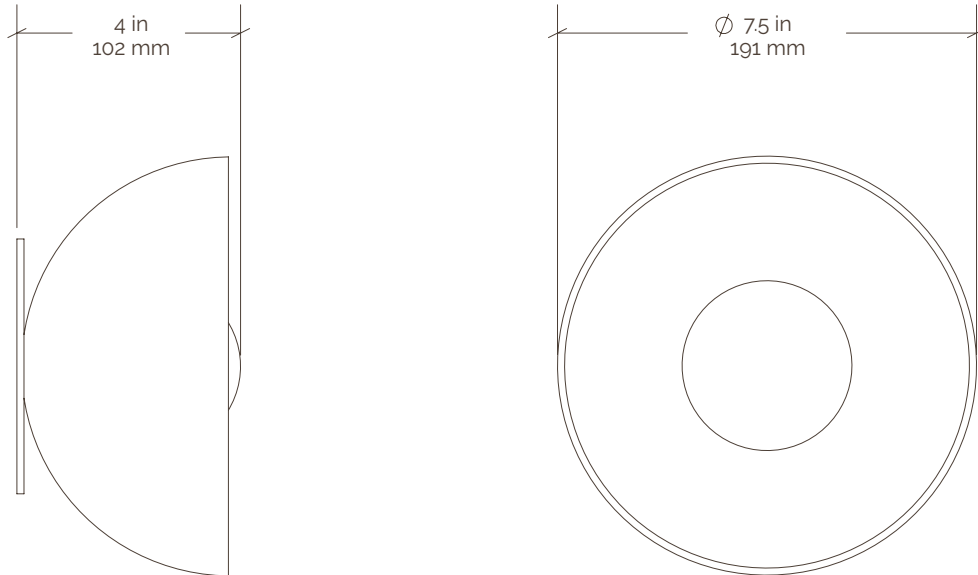

# Emmet Sconce ADA 7.5" Hemisphere

Incandescent

<b>Collection</b>	Emmet	<b>Mounting</b>	4 in octagon box
<b>Number</b>	EMM-SC03	<b>Backplate</b>	4.5 in / 114 mm
<b>Product</b>	Sconce	<b>Certifications</b>	UL listed / Damp
<b>Appx. Dimensions</b>	H: 4 in / 102 mm D: 7.5 in / 191 mm	<b>Ceramic Reflector</b>	Hm07
<b>Weight</b>	1.75 lbs / 0.8 kgs	<b>Glass Diffuser</b>	SP03
<b>Materials</b>	Brass & Terracotta	<b>Lamping</b>	120V / E12 Type T
		<b>Lamping Spec</b>	4.5 w / 450 lm / 3000 k each
<b>Finishes</b>	Available in any Pax brass & ceramic finish	<b>Dimming</b>	Dimmable with most incandescent and LED dimmers.