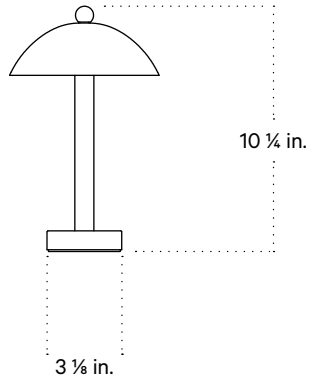

In Common With

Dune Table Lamp
Technical Specifications

Dune Table Lamp

Technical Specifications

Materials	Steel
Product weight	1.5 lbs
Lead time	6 weeks
Integrated LED	145 lm / 1800 K - 2700 K / 2.5 W 80 CRI - 90 CRI / warm on dim
Dimmer	Integrated dimmer switch
Certifications	UL listed, wet-rated

Notes

1. This fixture is portable.
2. When turning on the fixture for the first time, press the finial for a few seconds. Tap or press down to dim and brighten.
3. Fixture includes a 15W magnet wireless charger with a 10 ft cord.
4. When the fixture is connected to the magnetic charging pad, the light will flash three times. It takes four hours to charge from 0% to 100%.
5. The battery will last 10 hours when the lamp is set to maximum brightness.

Updated March 8, 2024

Front View

Top View

Back View

Isometric View

Painted Metal

Black

Bone