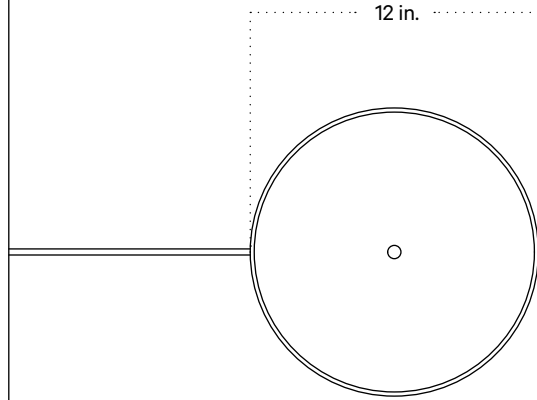

Side View

Top View

Inline Dimmer Switch Detail