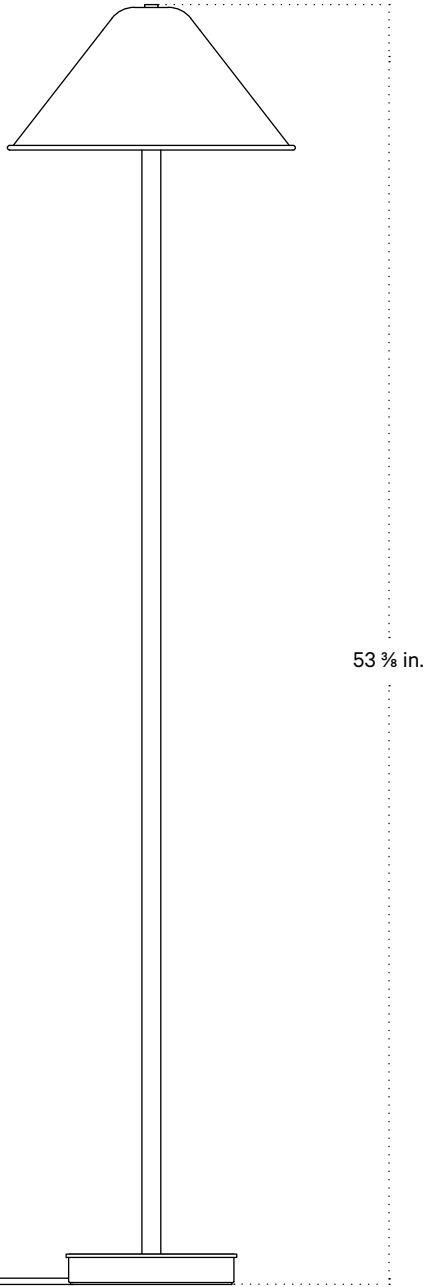

Side View

Top View

Inline Dimmer Switch Detail