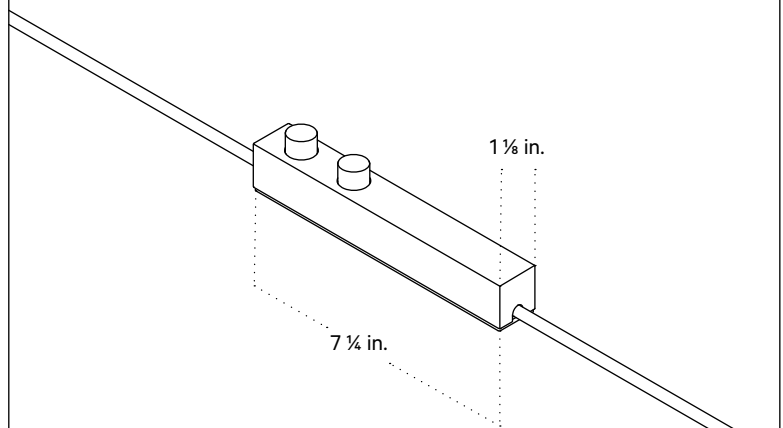

Inline Dimmer Switch Detail