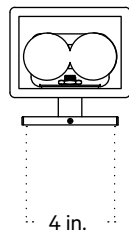

Bottom View