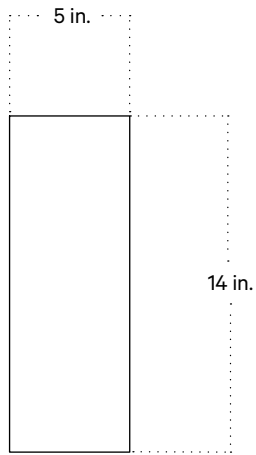

Front View

Side View

Bottom View

Isometric View