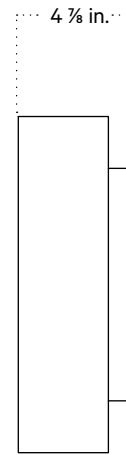

Front View

Side View

Bottom View

Isometric View