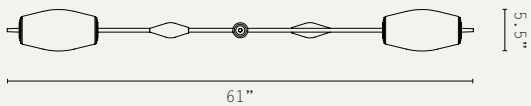

HANGING OPTIONS:

DROP ROD AT 4" INCREMENTS

ADDITIONAL INFO:

DESIGNED BY WILL EARL 2021
MADE IN ENGLAND

SIDE

TOP

*choose total drop - longer drop available at extra cost

METAL FINISHES: