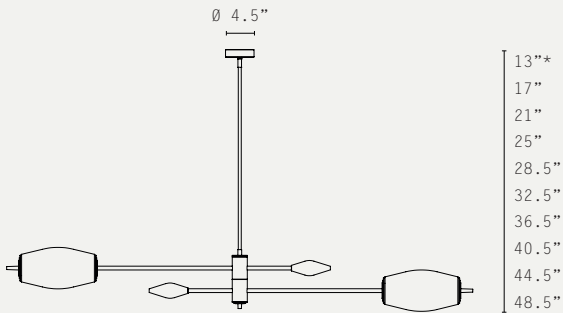

VOLTAGE:

120V AC

CERTIFICATIONS:

UL (ON REQUEST)

MATERIALS:

BRASS, GLASS

WEIGHT:

25 LB (APPROX)

HANGING OPTIONS:

DROP ROD AT 4" INCREMENTS

ADDITIONAL INFO:

DESIGNED BY WILL EARL 2021
MADE IN ENGLAND

SIDE

TOP

*choose total drop - longer drop available at extra cost

METAL FINISHES: