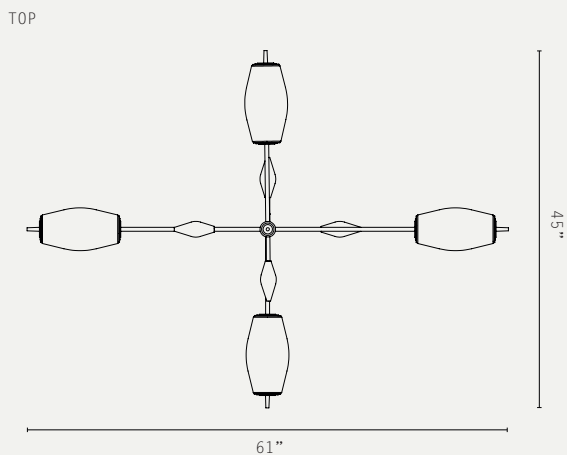

WEIGHT:

32 LB (APPROX)

HANGING OPTIONS:

DROP ROD AT 4" INCREMENTS

ADDITIONAL INFO:

DESIGNED BY WILL EARL 2021

MADE IN ENGLAND

*choose total drop - longer drop available at extra cost