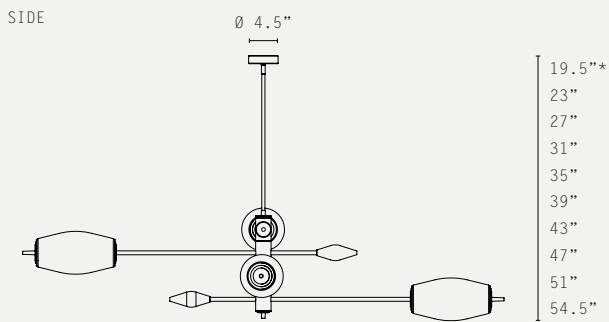

WEIGHT:

32 LB (APPROX)

HANGING OPTIONS:

DROP ROD AT 4" INCREMENTS

ADDITIONAL INFO:

DESIGNED BY WILL EARL 2021

MADE IN ENGLAND

*choose total drop - longer drop available at extra cost