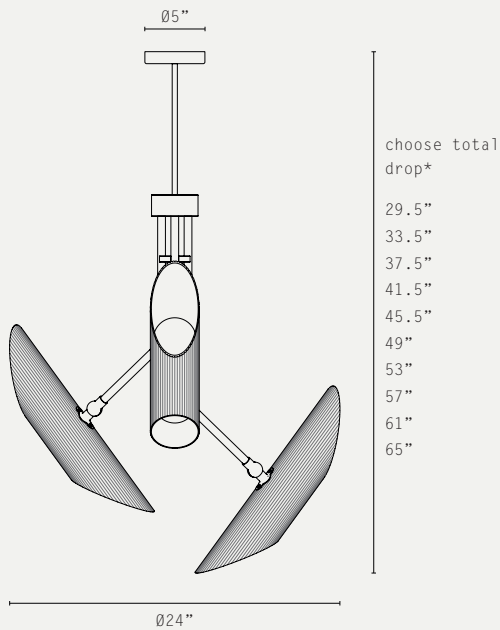

## VECTOR PENDANT (US WIRED)

\*longer drop available at extra cost

### LIGHT SOURCE:

G9 LAMP BASE  
(4W MAX LED ONLY)

### WEIGHT:

26.5 LB (APPROX)