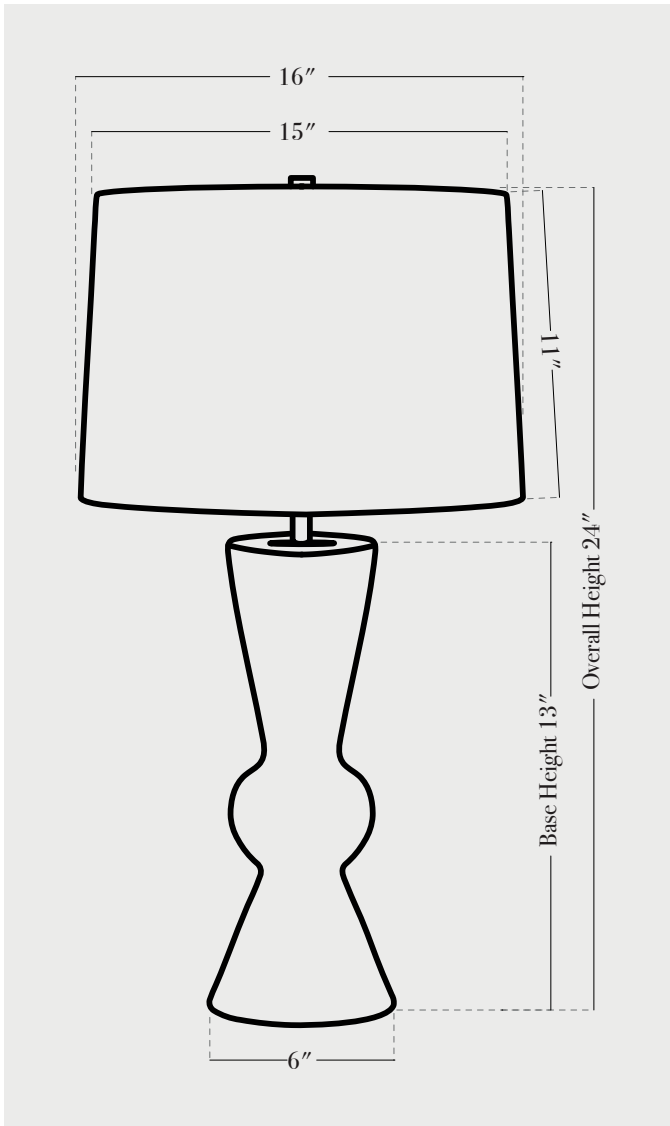

Octavius 24 inches

PRODUCT SPECIFICATIONS

BASE FINISHES

stone, anthracite, lapis, terrasig, chestnut, ivy

BASE DETAILS

glazed ceramic, 15 - 20 lbs. depending on size

SHADE DETAILS

off-white or oatmeal linen

METAL DETAILING

unfinished brass

SWITCH TYPE

socket dial (switch on socket)

RECOMMENDED WATTAGE

60 watts incandescent or LED equivalent

PRODUCTION LEAD TIME

8-10 weeks single

10-12 weeks multiple

NOTES

1. This item is handmade, and may exhibit variability within the same piece. We do our best to maintain a consistent product, but honor the handmade craftsmanship. Dimensions may vary within an inch.