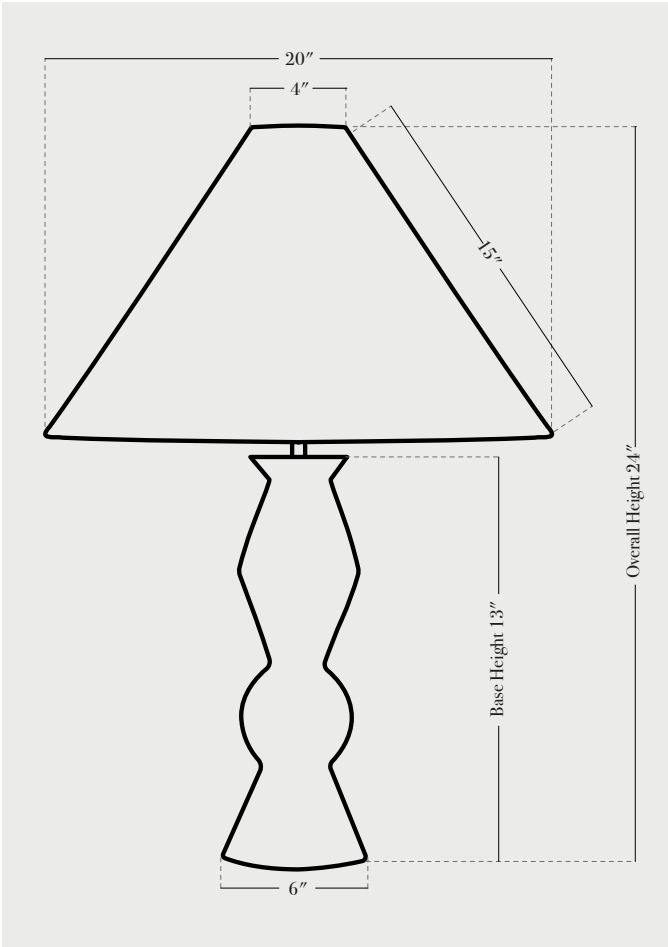

Titus 24 inches

PRODUCT SPECIFICATIONS

BASE FINISHES

stone, anthracite, lapis, terracotta, chestnut, ivy

BASE DETAILS

glazed ceramic, 15 - 20 lbs. depending on size

SHADE DETAILS

wax paper 4/20/15" or black linen 10/14/10"
(top diameter / bottom diameter / slant)

METAL DETAILING

unfinished brass

SWITCH TYPE

socket dial (switch on socket)

RECOMMENDED WATTAGE

60 watts incandescent or LED equivalent

PRODUCTION LEAD TIME

8-10 weeks single
10-12 weeks multiple

NOTES

1. This item is handmade, and may exhibit variability within the same piece. We do our best to maintain a consistent product, but honor the handmade craftsmanship. Dimensions may vary within an inch.